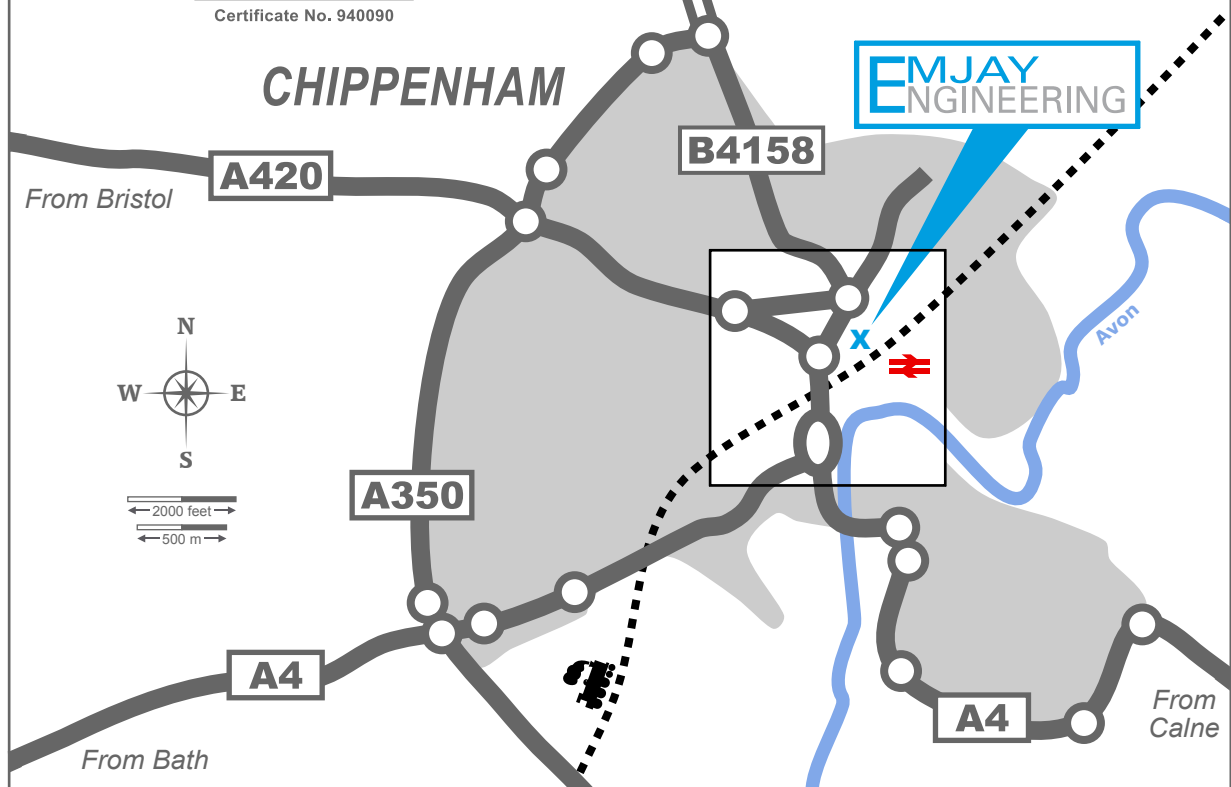

Emjay Engineering | Specialists in Precision Machining

t: 01249 651617 | f: 01249 859496 | e: mail@emjayengineering.co.uk | w: www.emjayengineering.co.uk