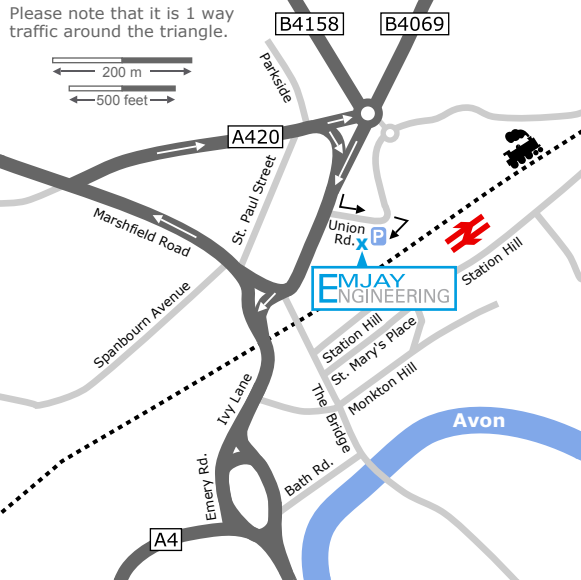

**6 Union Road, Chippenham, Wiltshire, England SN15 1HW | t: 01249 651617**

**P** There is usually ample parking in front of Emjay Engineering. Just drive through the gates at the bend in Union Road and park.