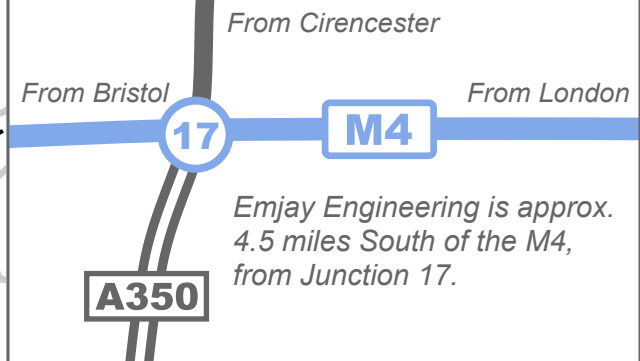

Emjay Engineering | Specialists in Precision Machining

t: 01249 651617 | f: 01249 859496 | e: mail@emjayengineering.co.uk | w: www.emjayengineering.co.uk